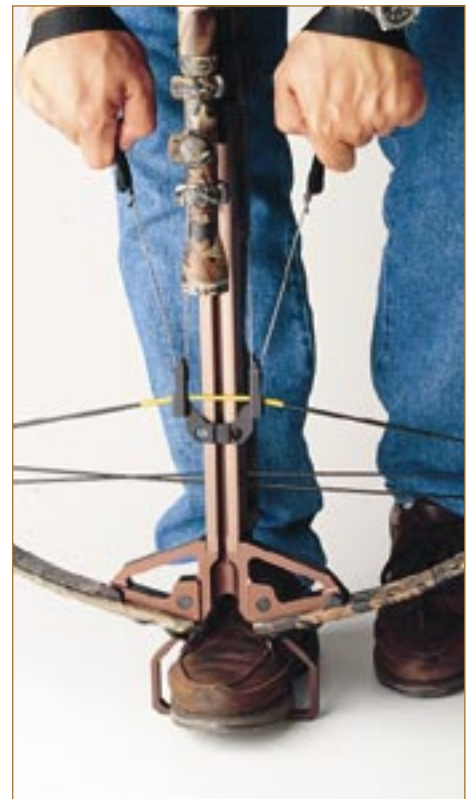

NEW

Shown with optional scope

Horton Nitro Hunter

Featuring the new Dura-Plate limbs. This revolutionary process combines three separate limb materials into one – producing the strongest, best performing cross-bow limb ever. Nitro Hunter is the ultimate crossbow.

19600 Horton Crossbow String
*ST019 33 3/4" (for Yukon SL). ST140 34 3/4" (for Hunter Express SL & Legend SL)
ST104 33" (for Targ-Ette)
19620 J.V.D. Crossbow String

19550 Horton 4-Arrow Quick Detach Quiver Black AC038
19552 Horton 4-Arrow Quick Detach Quiver Breakup AC023
19556 Horton Quick Detach Mount

19700 Horton Camouflage Crossbow Case AC072
This case has a non-lint lining, a full zipper and durable nylon web handles.

19720 Horton Deluxe Padded Sling
*Black, mossy oak, advantage

19710 Neet Crossbow Case