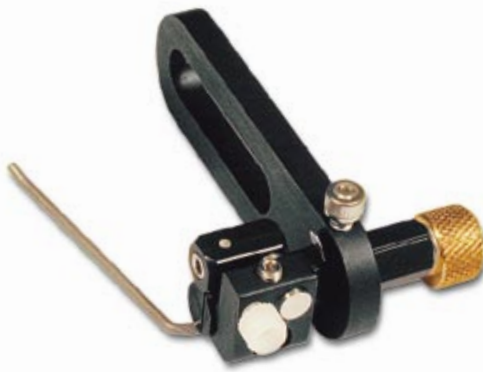

32100 J.V.D. Flipper Rest Carbon
32110 J.V.D. Flipper Rest Aluminum

32130 Cavalier Flipper Rest
T-300 Target

32160 Gompy Flipper Rest Carbon
32170 Gompy Flipper Rest
Aluminum

32220 Spigarelli Evolution Rest
Adjustable self adhesive arrow rest.

32230 Win & Win Magnetic Rest
Adjustable height, can be cut to length.
Best self adhesive arrow rest.

32300 Spigarelli Magnetic Rest
*Avalon-Elan-Axis, PSE, Universal
32305 Spigarelli Magnetic Rest GM-Yamaha
*Hoyt GM, Yamaha Eolla

32330 Spigarelli Gua Magnetic Rest
Highest quality recurve arrow
rest currently available.

32340 Cavalier Magnetic Rest Free Flyte
All Cavalier magnetic rests can be used as
a regular flipper style rest.

32350 Cavalier Magnetic Rest Free Flyte Micro
With horizontal micro adjustment.

32370 Cavalier Magnetic Rest
Free Flyte Elite
CNC machined and adjustable both horizontal
and vertical.

COMPOUND ARROW RESTS