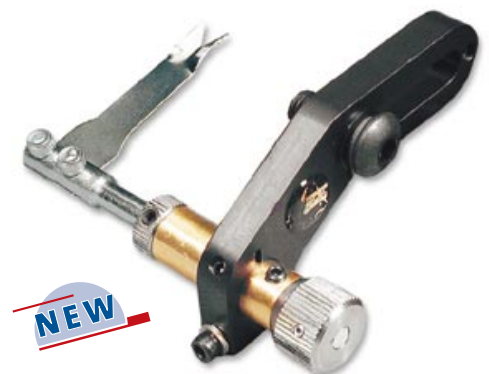

33040 Golden Key TM Hunter

33060 Golden Key Goldfinger

33080 Golden Key Star Hunter

6

7

8

32390 Cavalier Super Flyte
 Most popular compound arrow rest for finger shooters.

33150 Golden Key EZ-Tune 100
 CNC machining guarantees precision tolerances. Includes TM Hunter and Golden Guide launchers.

The new Silhouette rests combine easy adjustability and precision bushing system at a medium price point.

33570-33595 Cavalier Shadow series

The ultimate rest for those who want easy vertical and horizontal adjustment. Available with standard, Hoyt and Mathews mounting. The CNC machined parts and the precision bearings make this rest one of the most accurate on the market.